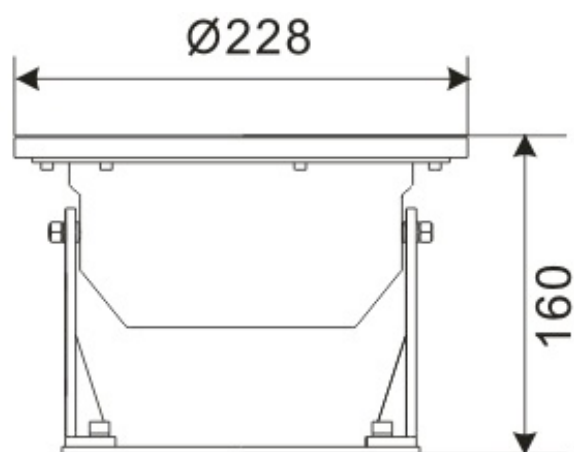

# LED Wall Wash Lighting – LR-WW0117

Model No.	LR-WW0117
LED Type	CREE XP
LED Q'TY.	9
Beam Angle	30°
Minimum luminous flux(lm)	810
Voltage	120-240V
LED Watt	9W
Environmental Temperature	- 20°C-60°C
Environmental Humidity	0%-95%
Safety Class	I
Safety Type	IP67
Material	ST304
Driver	Included